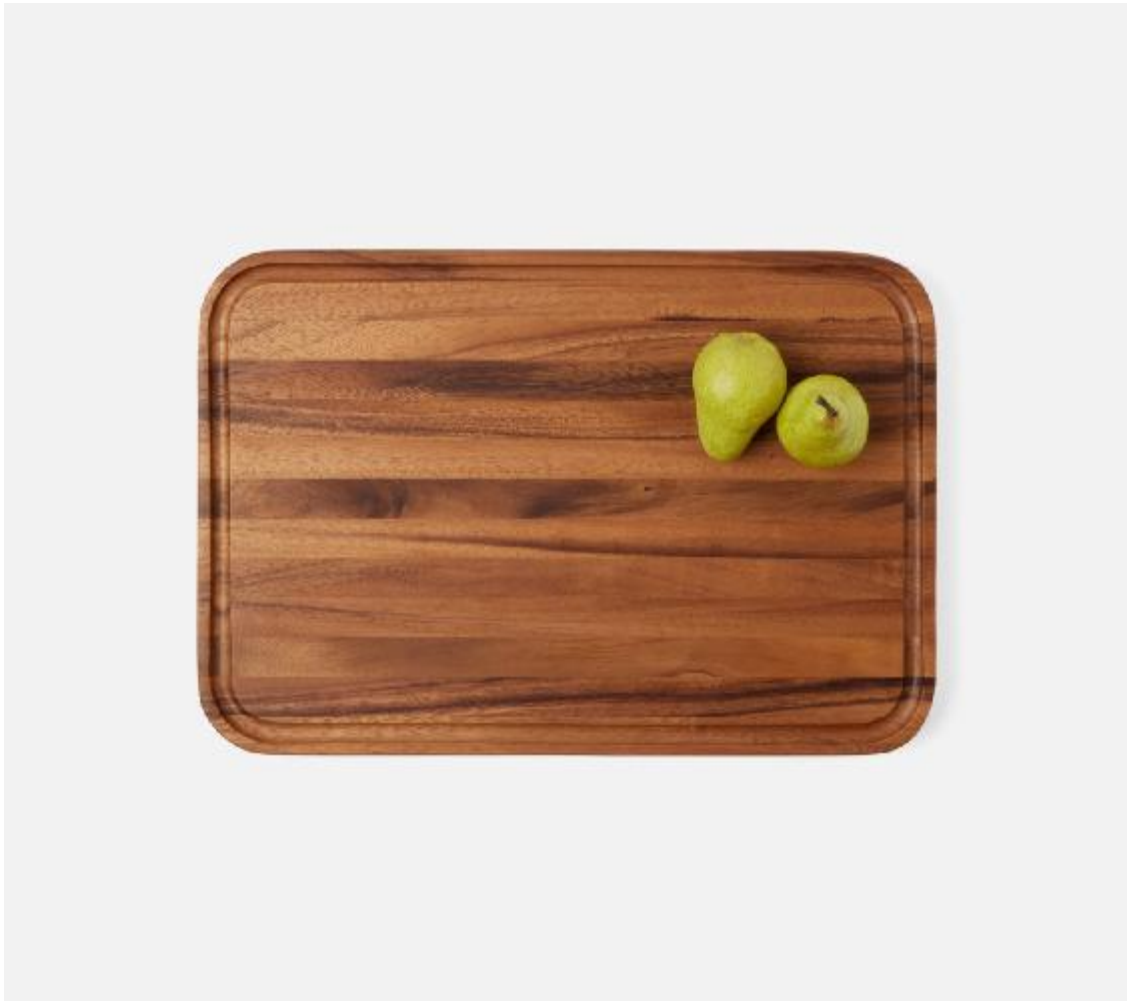

BLUE
PHEASANT

Cooper Natural Acacia Carving Board

Warm natural wood with a strong horizontal grain makes this carving board worthy of permanent display in the kitchen. As practical as it is beautiful, this tray has an indentation around the perimeter that captures flavorful juices.

MATERIAL: Acacia

FINISH: Natural

SIZE

Small Carving Board: 18"L x 12"W x 1.25"H

Large Carving Board: 20"L x 16"W x 1.25"H

ITEM

COOPER, Natural Acacia Wood, Cutting Board, 18x12

COOPER, Natural Acacia Wood, Cutting Board, 20x16